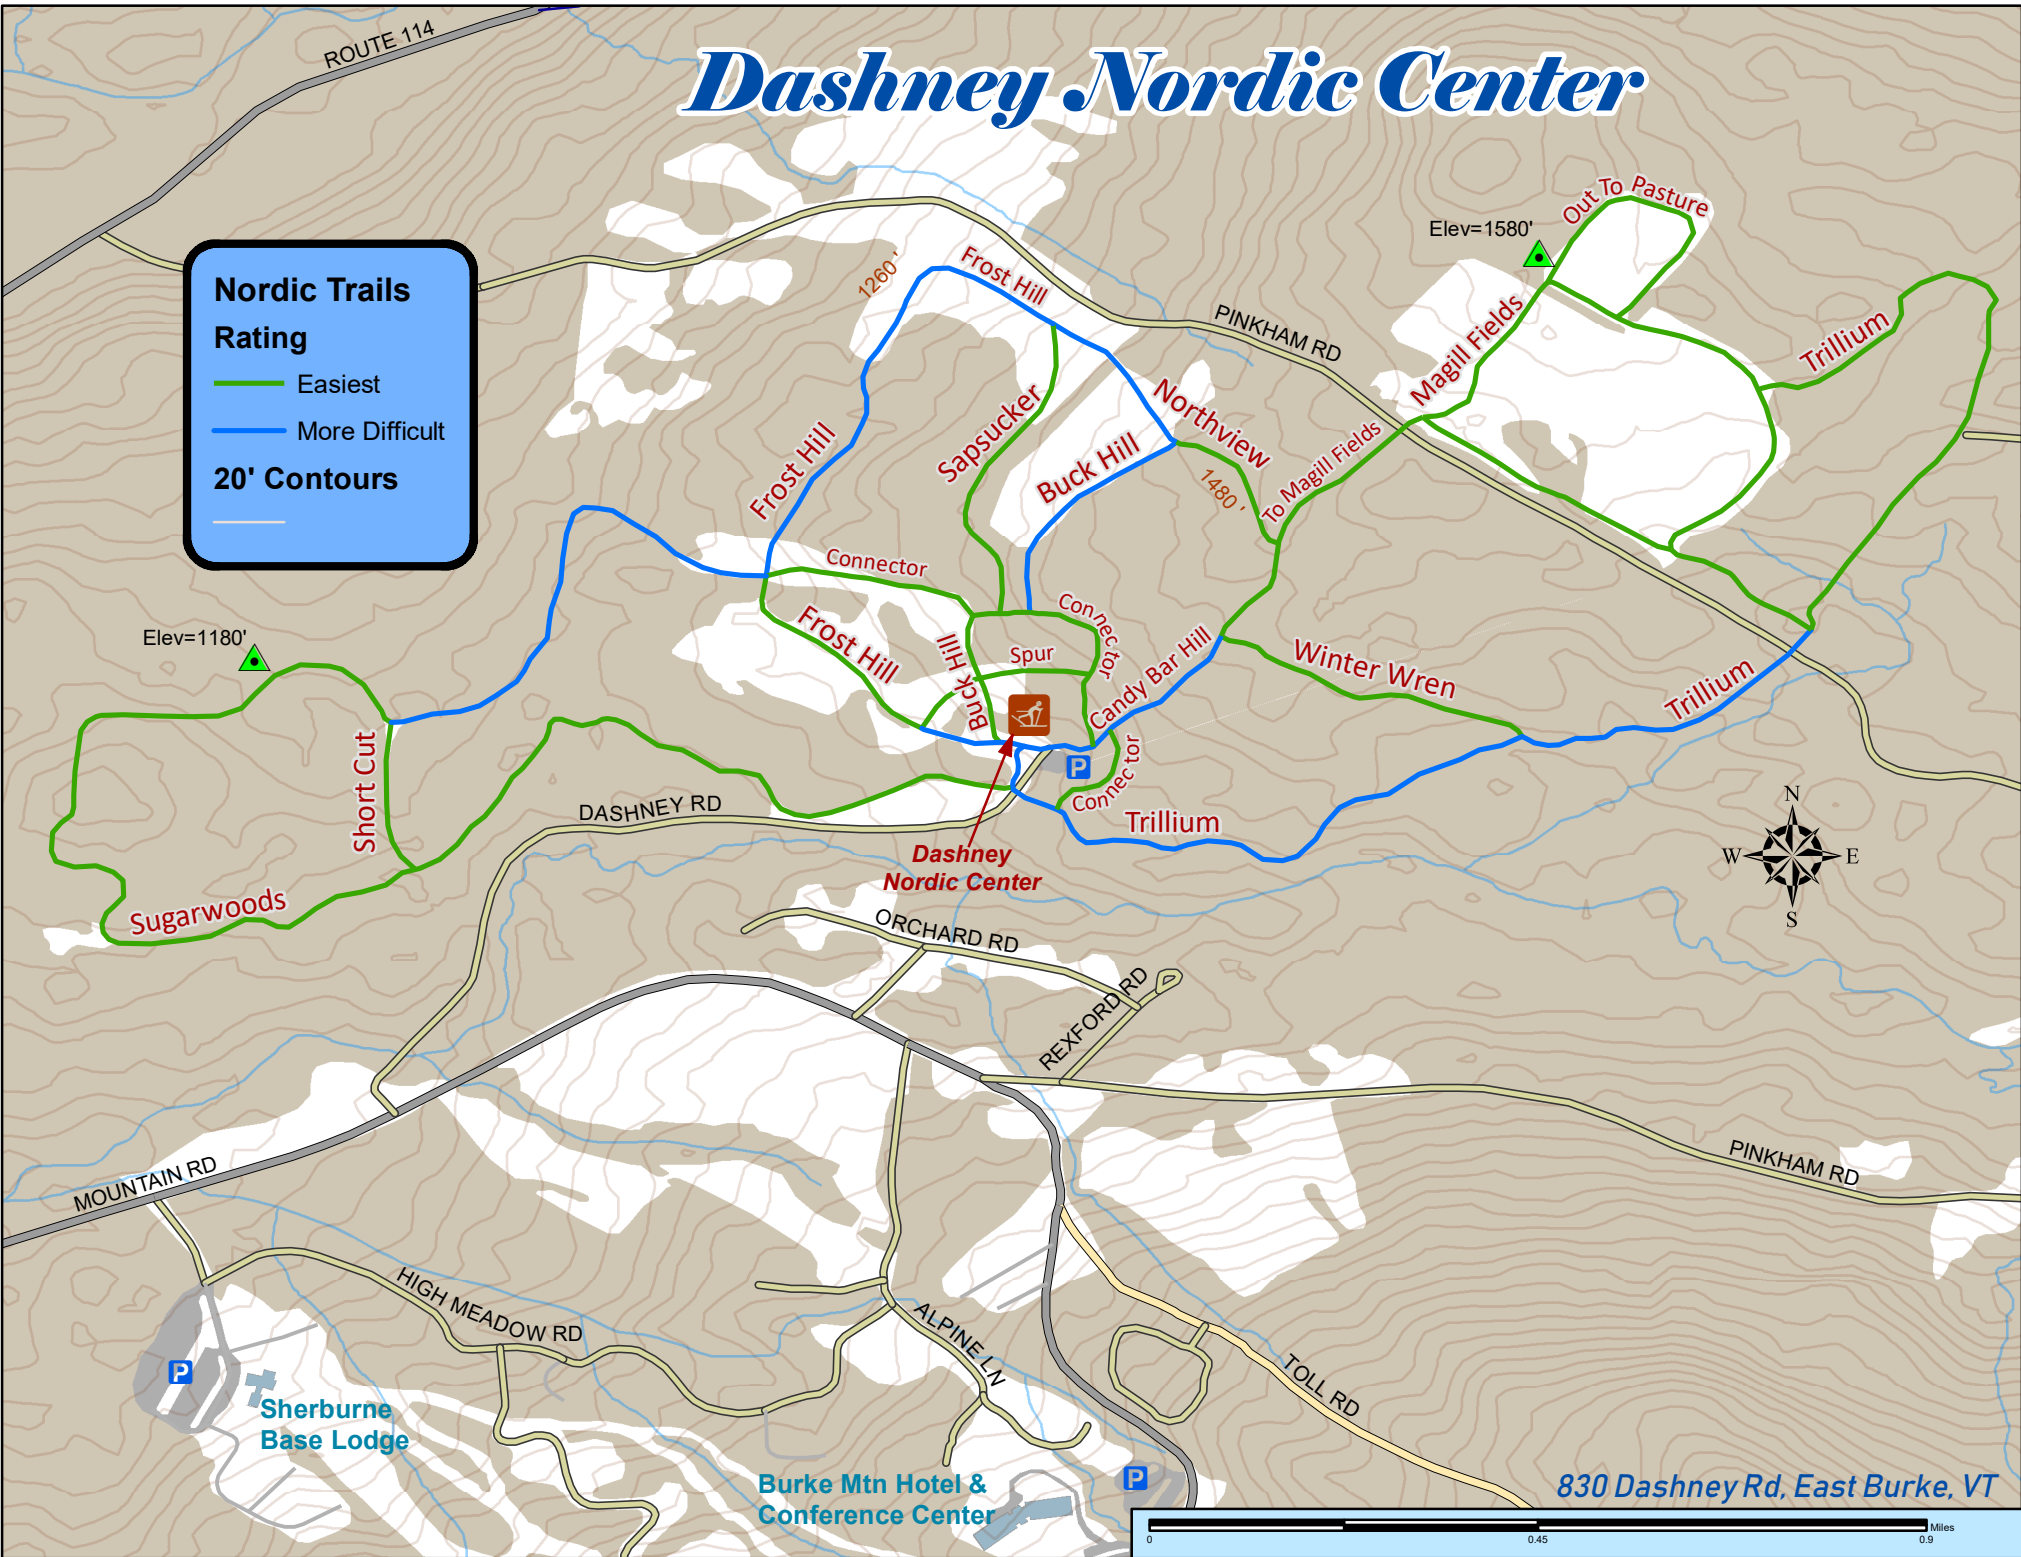

# Dashney Nordic Center

**Nordic Trails Rating**

- Easiest
- More Difficult

**20' Contours**

830 Dashney Rd, East Burke, VT