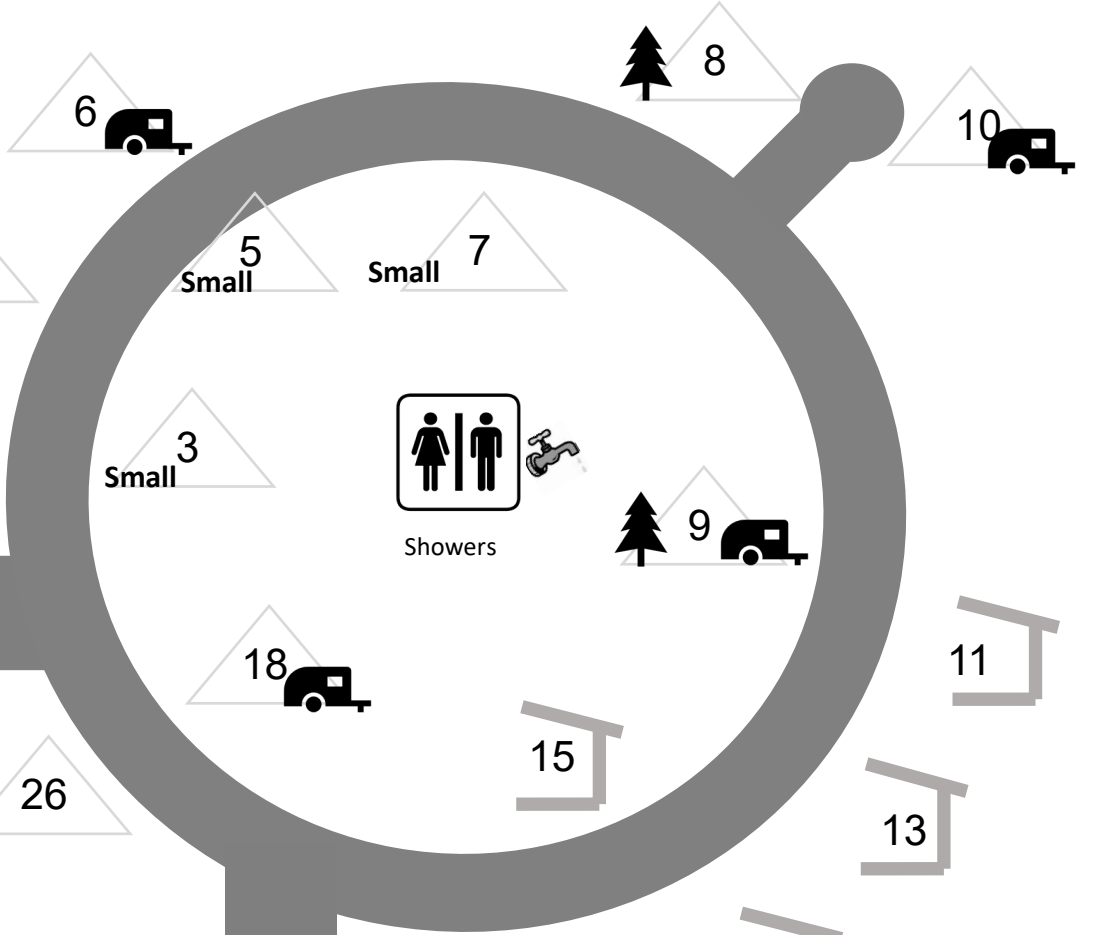

TO SUMMIT

-Small trail welcome on these sites

-Site wooded

SUGARHOUSE  
CAMPGROUND  
STORE

Info | Firewood | Retail | Shower change

Toll Road  
Gate

CAMPGROUND ENTRANCE

TOLL ROAD

MOUNTAIN ROAD

TO MID BURKE

Showers