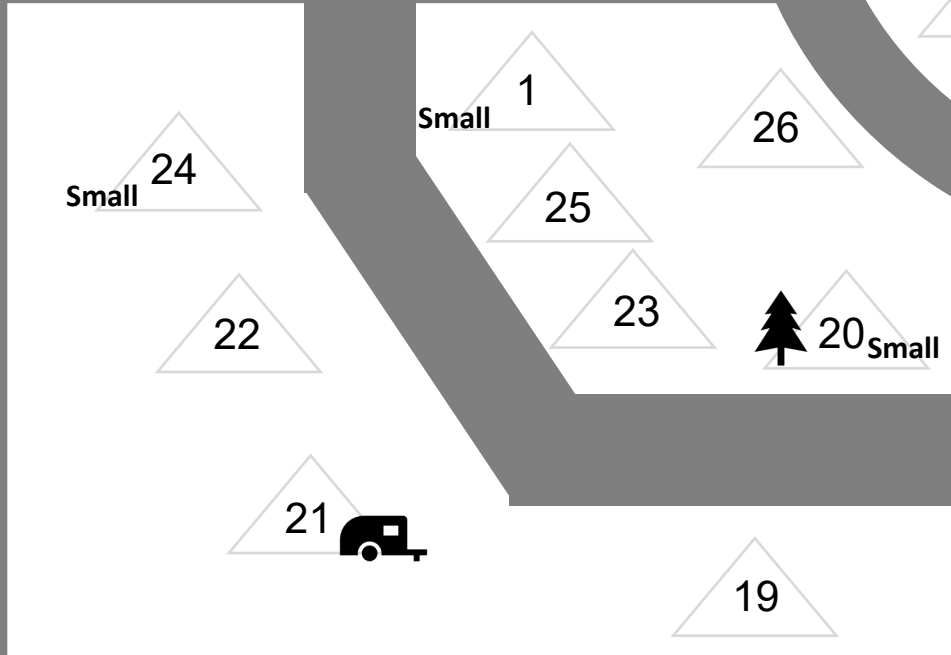

TO SUMMIT

-Small trail welcome on these sites

-Site wooded

SUGARHOUSE  
CAMPGROUND  
STORE

Info | Firewood | Retail | Shower change

Toll Road  
Gate

CAMPGROUND ENTRANCE

TOLL ROAD

MOUNTAIN ROAD

TO MID BURKE

Showers